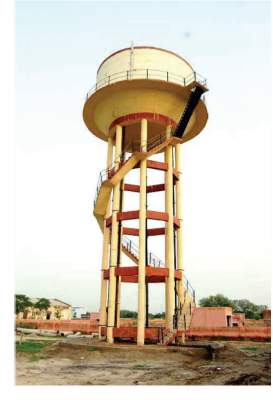

LAYOUT PLAN OF

" FLORENCE CITY PHASE-II "

AT DEHARADUN HIGHWAY NH-307
BY JDA INFRA LTD.

B Block

A Block

Millenium College

POLICE STATION