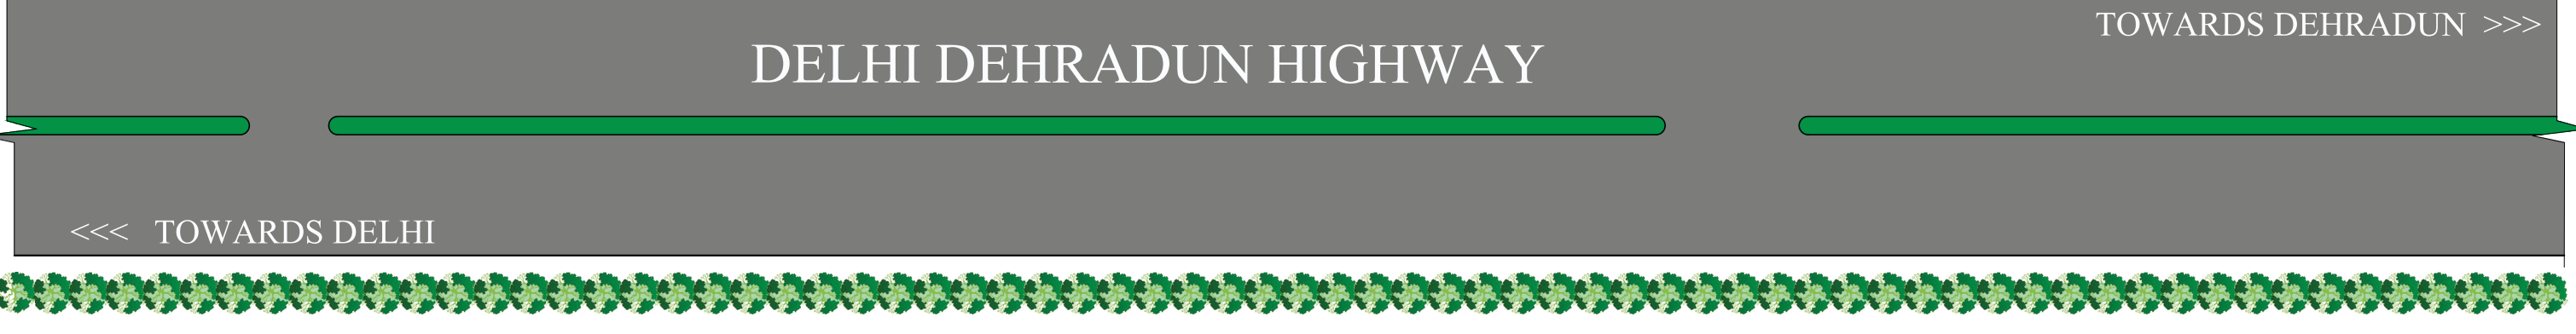

LAYOUT PLAN OF

" FLORENCE CITY PHASE-II "

AT DEHARADUN HIGHWAY NH-307
BY JDA INFRA LTD.

B Block

A Block

Millenium College

POLICE STATION