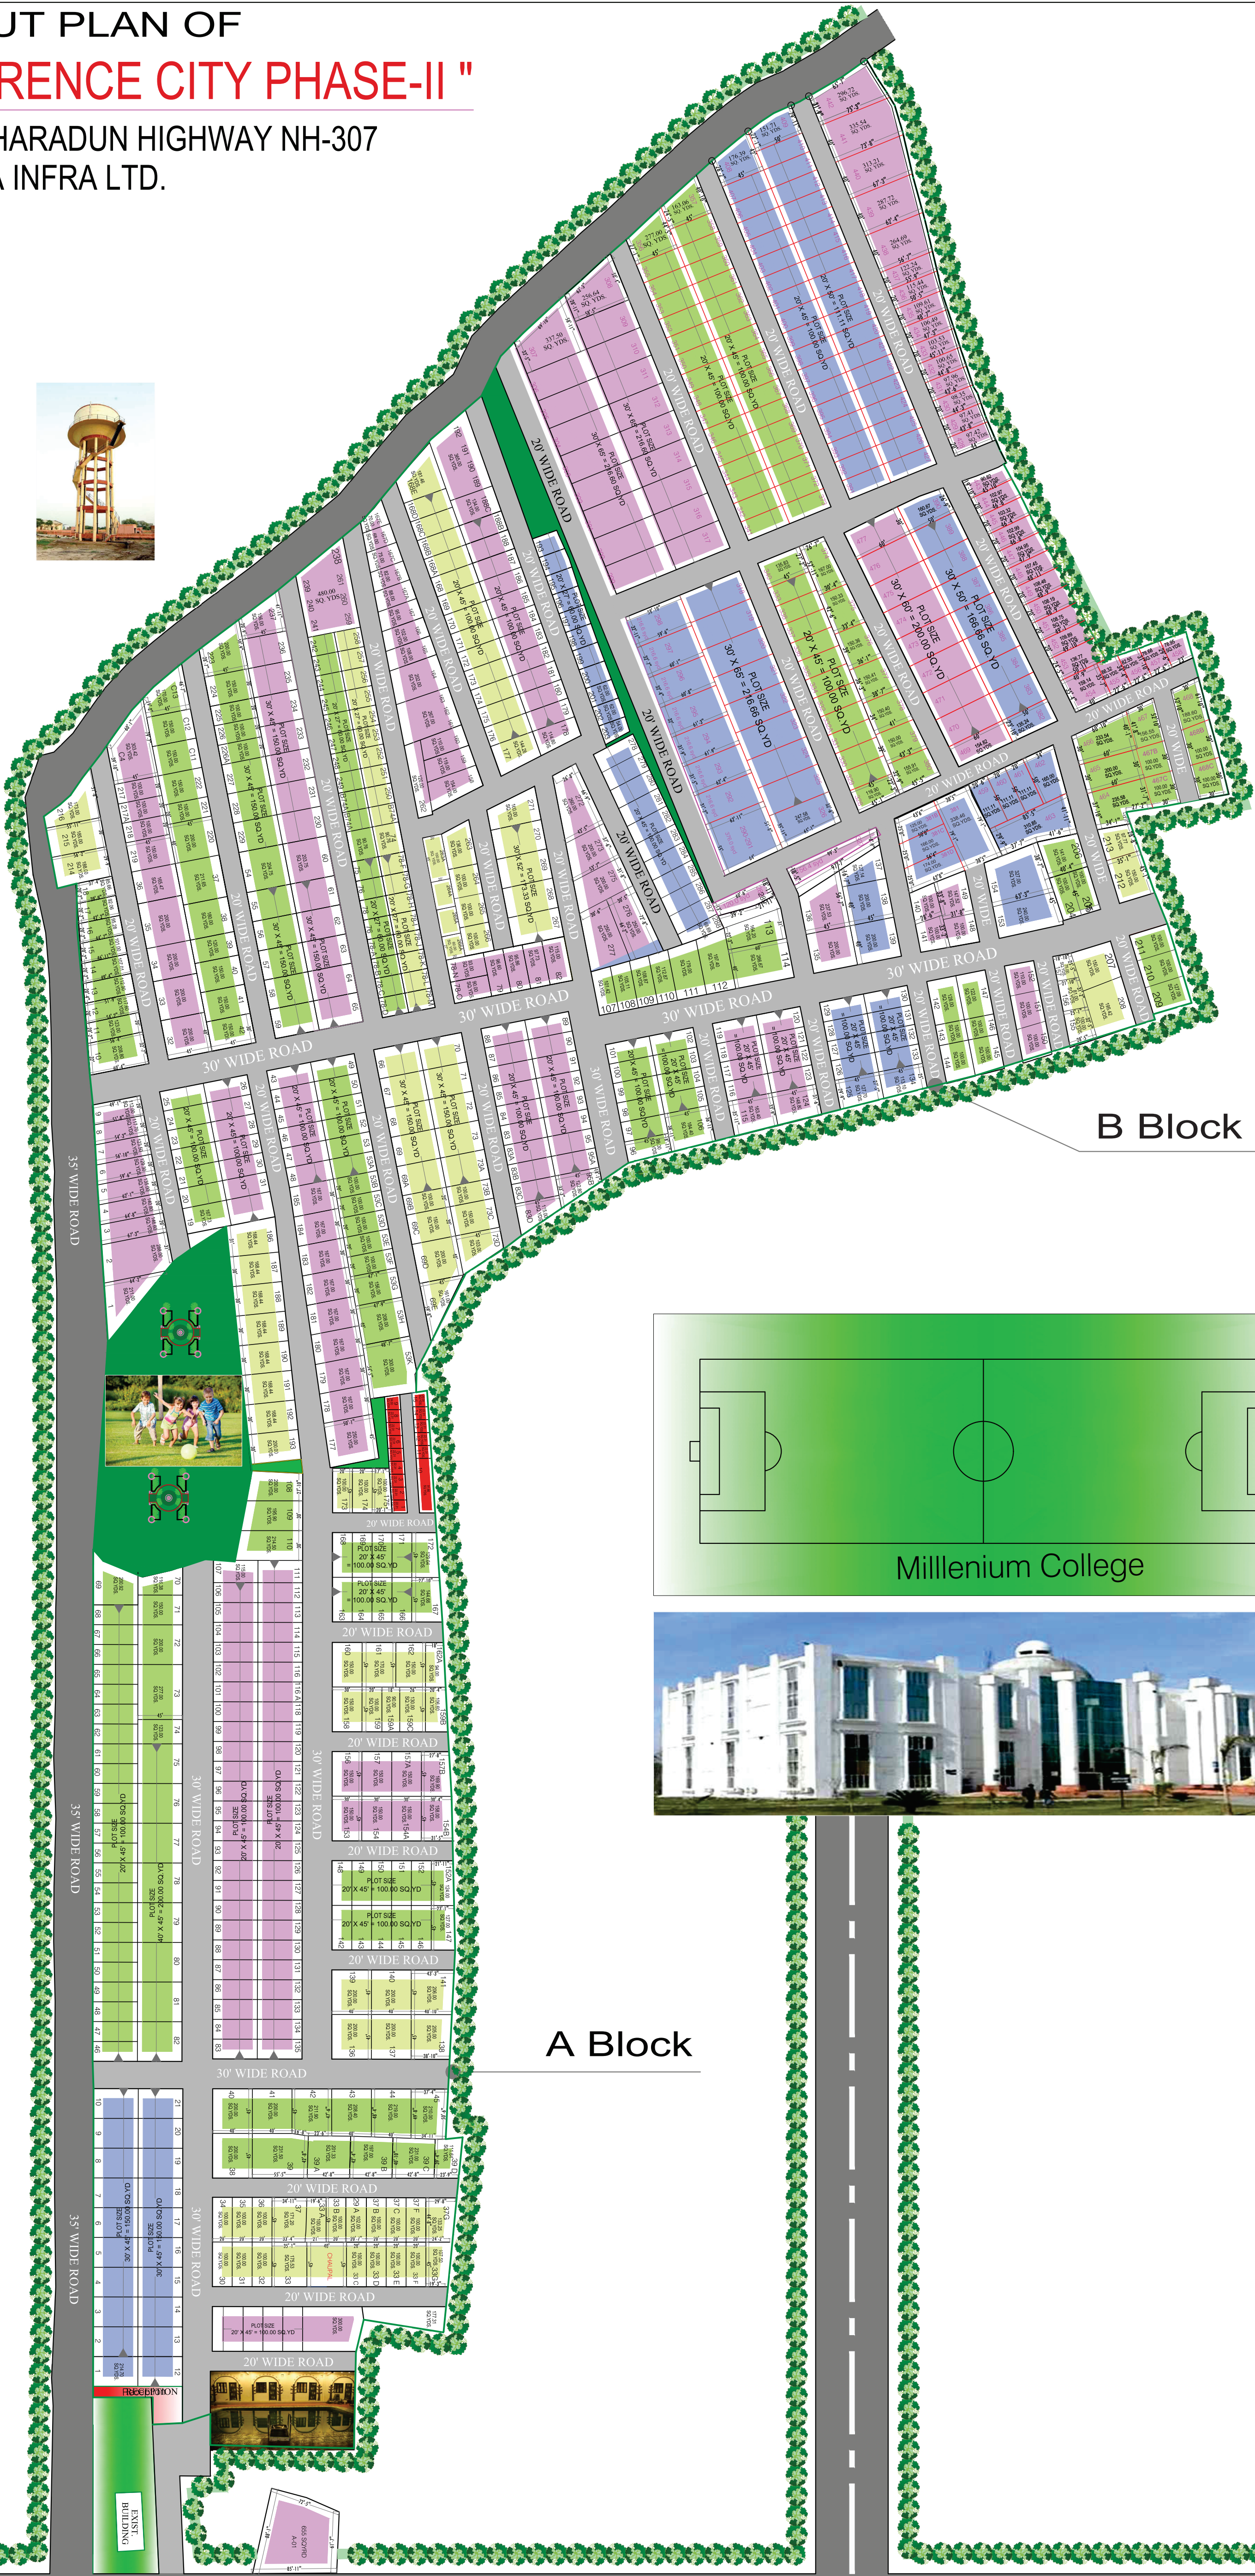

LAYOUT PLAN OF

" FLORENCE CITY PHASE-II "

AT DEHARADUN HIGHWAY NH-307
BY JDA INFRA LTD.

B Block

A Block

Millenium College

POLICE STATION